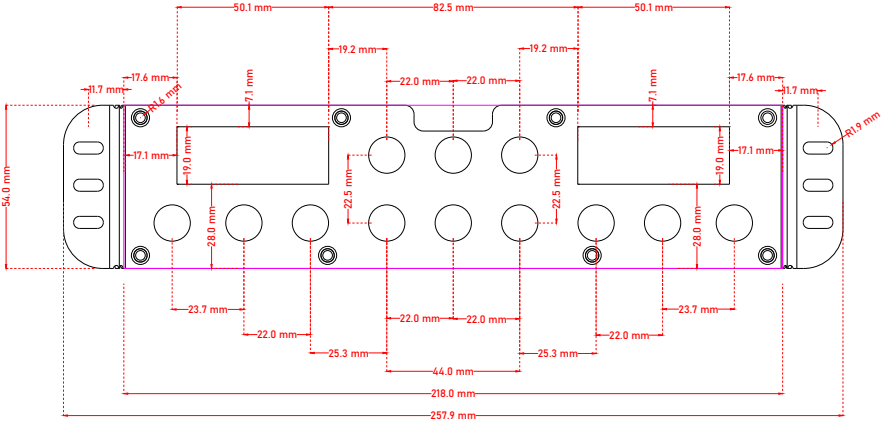

Dora Elite M300 - Technical Details

Front

Top

Right

Perspective